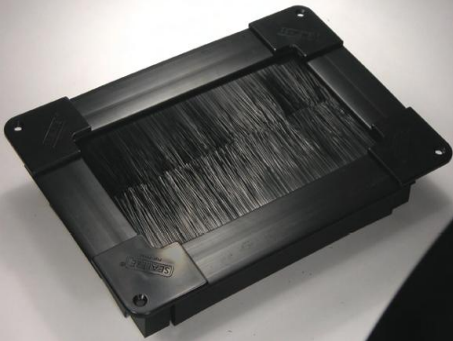

# Floor Grommets

**Floor grommets are designed to close any cable exit from the raised floor. They are available either surface mount for existing environments or integral for new installations. Custom Sizes available**

Cool balance consists of a ABS plastic frame containing nylon brushes with Dyna-Seal and a specially integrated internal barrier that seamlessly wraps around cables and other equipment that is inserted through the openings in the data centre raised floor. The opening sealed means that no valuable cooled air can escape. This clever but simple solution can increase the efficiency of your datacentre cooling, and increase the effectiveness of your cooling systems and result in significant energy savings.

Available either surface mount for existing environments and integral for new builds.